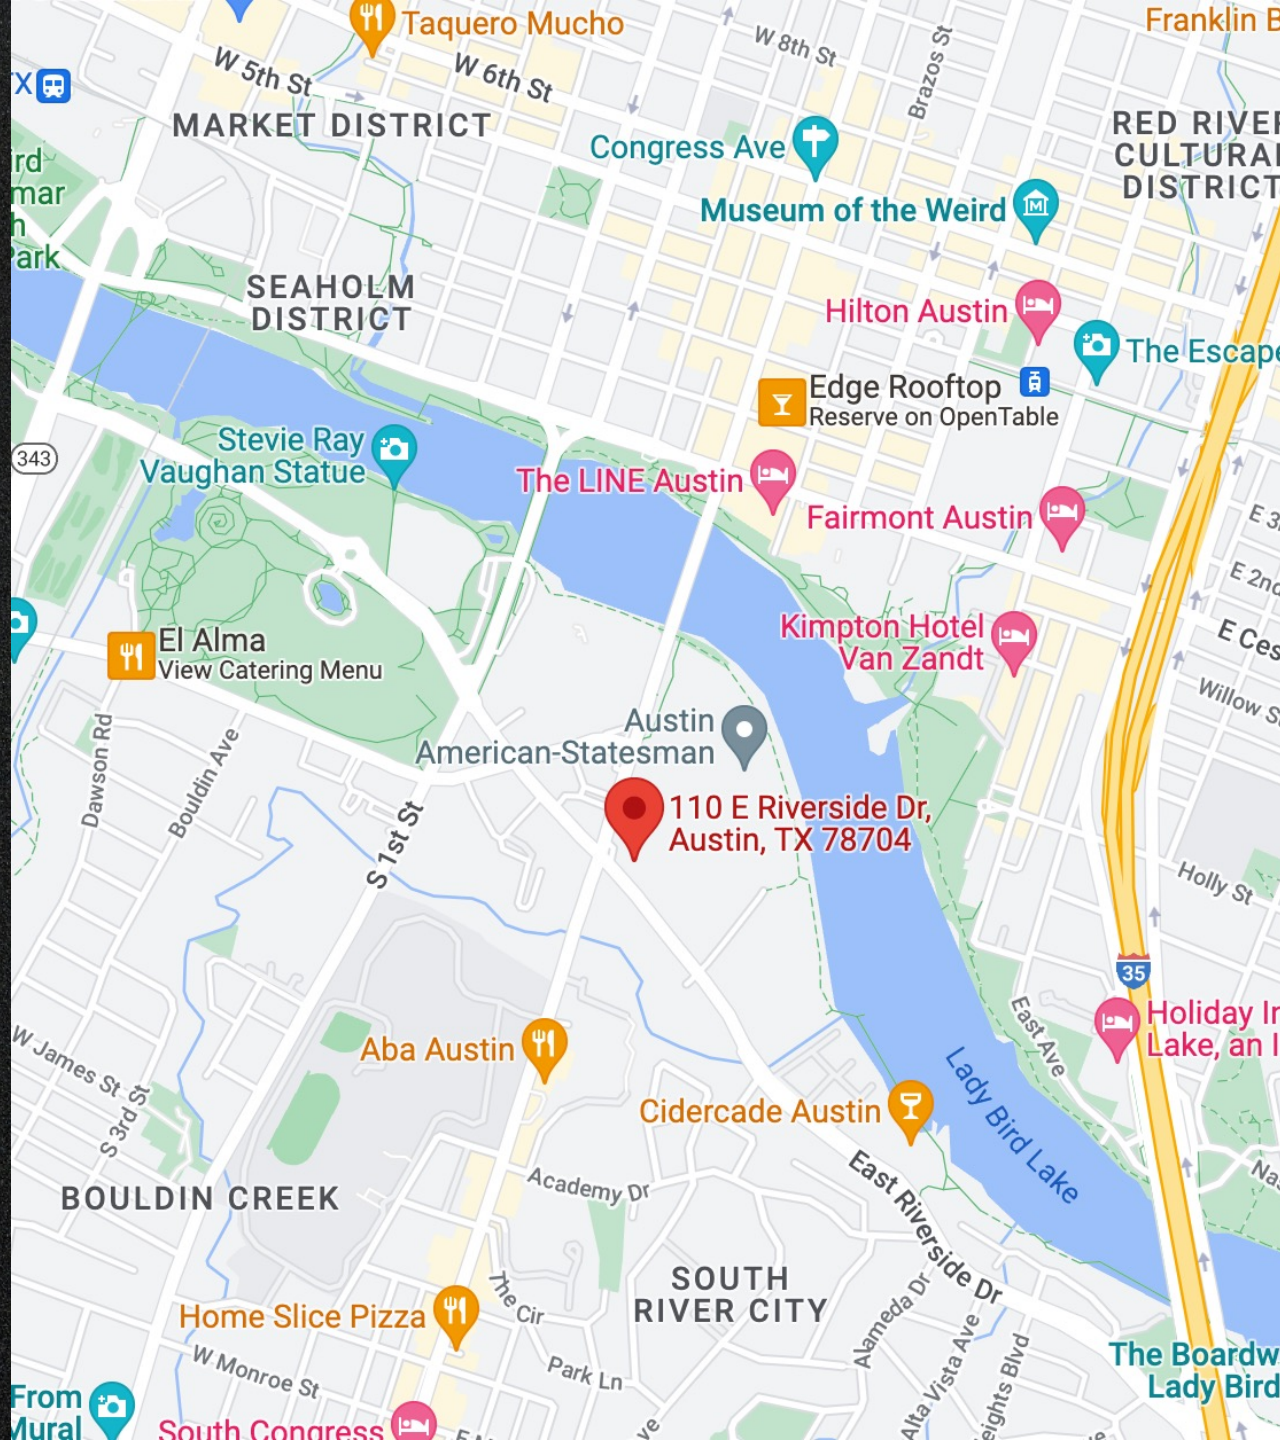

LOCATION

NEARBY HOTELS

PROPER (0.8 miles)

1603 S. Congress Ave., Austin, TX, 78704

512 920 6405

SOHO HOUSE (0.4 miles)

1011 S. Congress Ave., Austin, TX, 78704

737 210 1116

THE LINE HOTEL (0.6 miles)

111 E Cesar Chavez, Austin, TX, 78701

512 478 9611

FOUR SEASONS (0.6 miles)

111 E Cesar Chavez, Austin, TX, 78701

512 478 9611

THANK YOU

Superstition