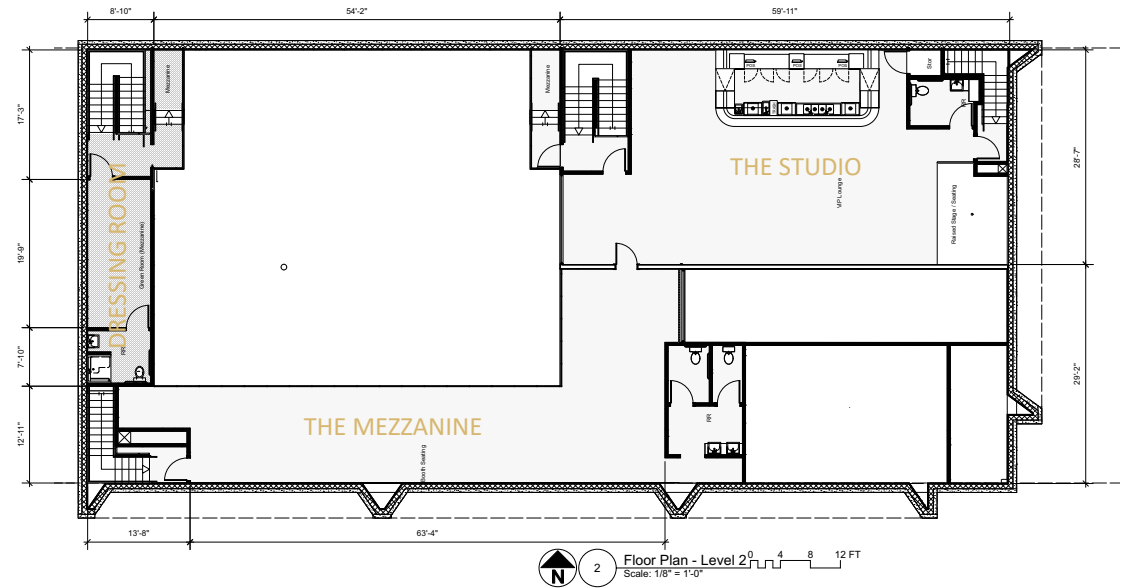

TOTAL CAPACITY

810

THE MEZZANINE

THE STUDIO

VIP LOUNGE

With a viewing deck of the main stage, private bar, bathroom, and separate performance stage, the VIP Lounge will host intimate experiences in its record clad walls and chic aesthetic.

TOTAL CAPACITY

103

THE GOLD ROOM

FLOOR PLAN

FIRST FLOOR

SECOND FLOOR

TECH SPECS

TECH SPECS