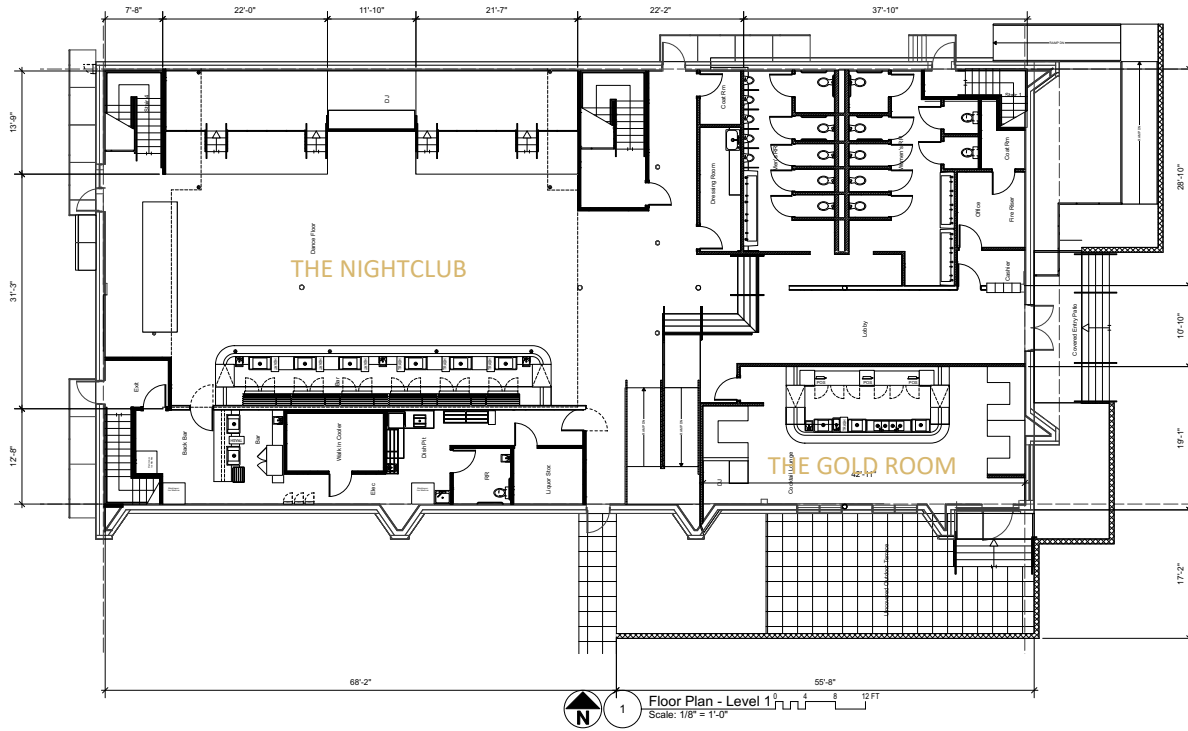

TOTAL CAPACITY

810

THE MEZZANINE

THE STUDIO

VIP LOUNGE

With a viewing deck of the main stage, private bar, bathroom, and separate performance stage, the VIP Lounge will host intimate experiences in its record clad walls and chic aesthetic.

TOTAL CAPACITY

213

THE STUDIO

THE GOLD ROOM

COCKTAIL LOUNGE

Open 7 days a week, the Gold Room has a separate entrance, as well as access directly to the nightclub, allowing guests to escape the scene and enjoy craft cocktails in the lounge or on the connecting patio.

TOTAL CAPACITY

103

THE GOLD ROOM

FLOOR PLAN

FIRST FLOOR

SECOND FLOOR

TECH SPECS

TECH SPECS