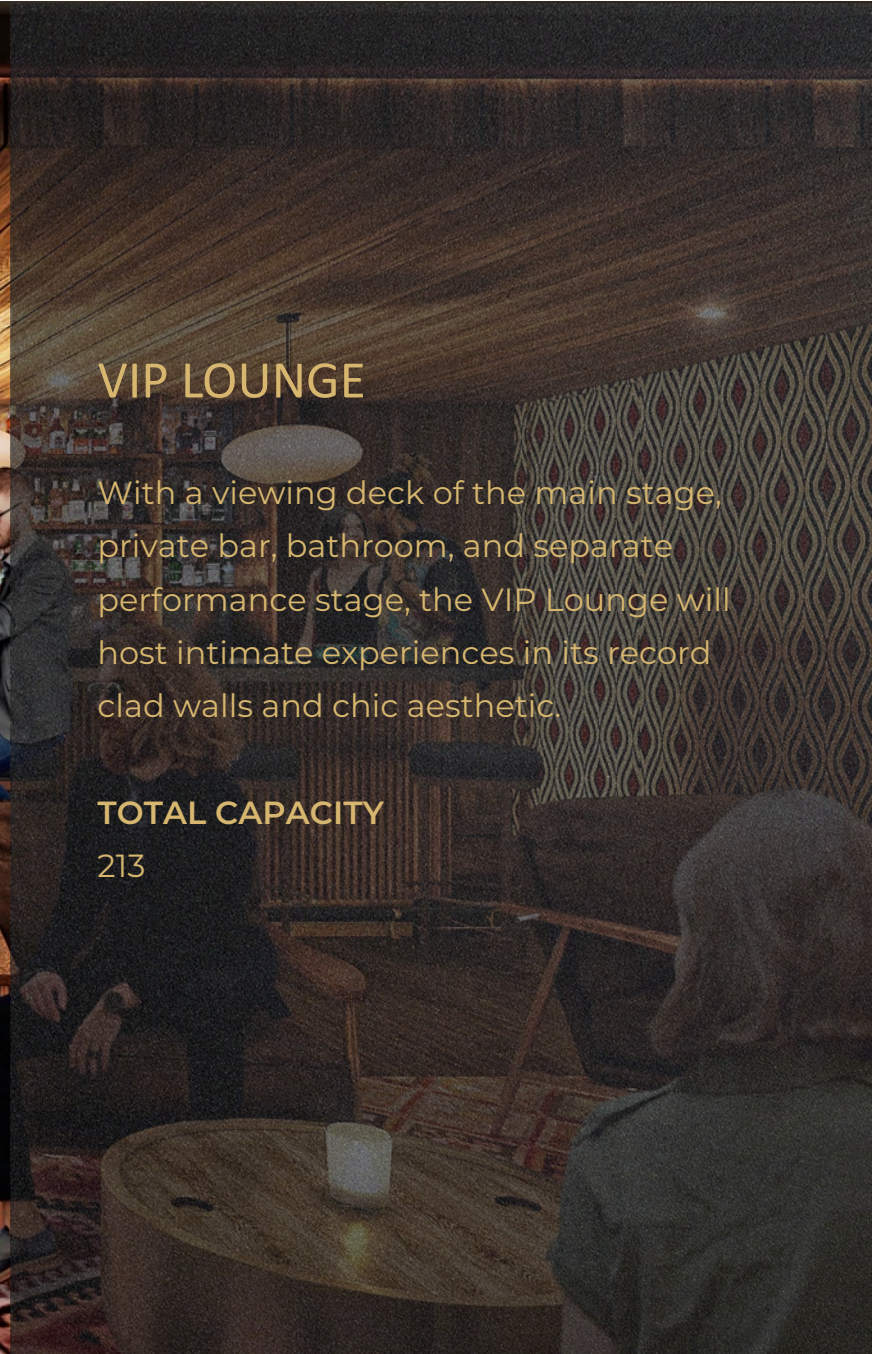

TOTAL CAPACITY

213